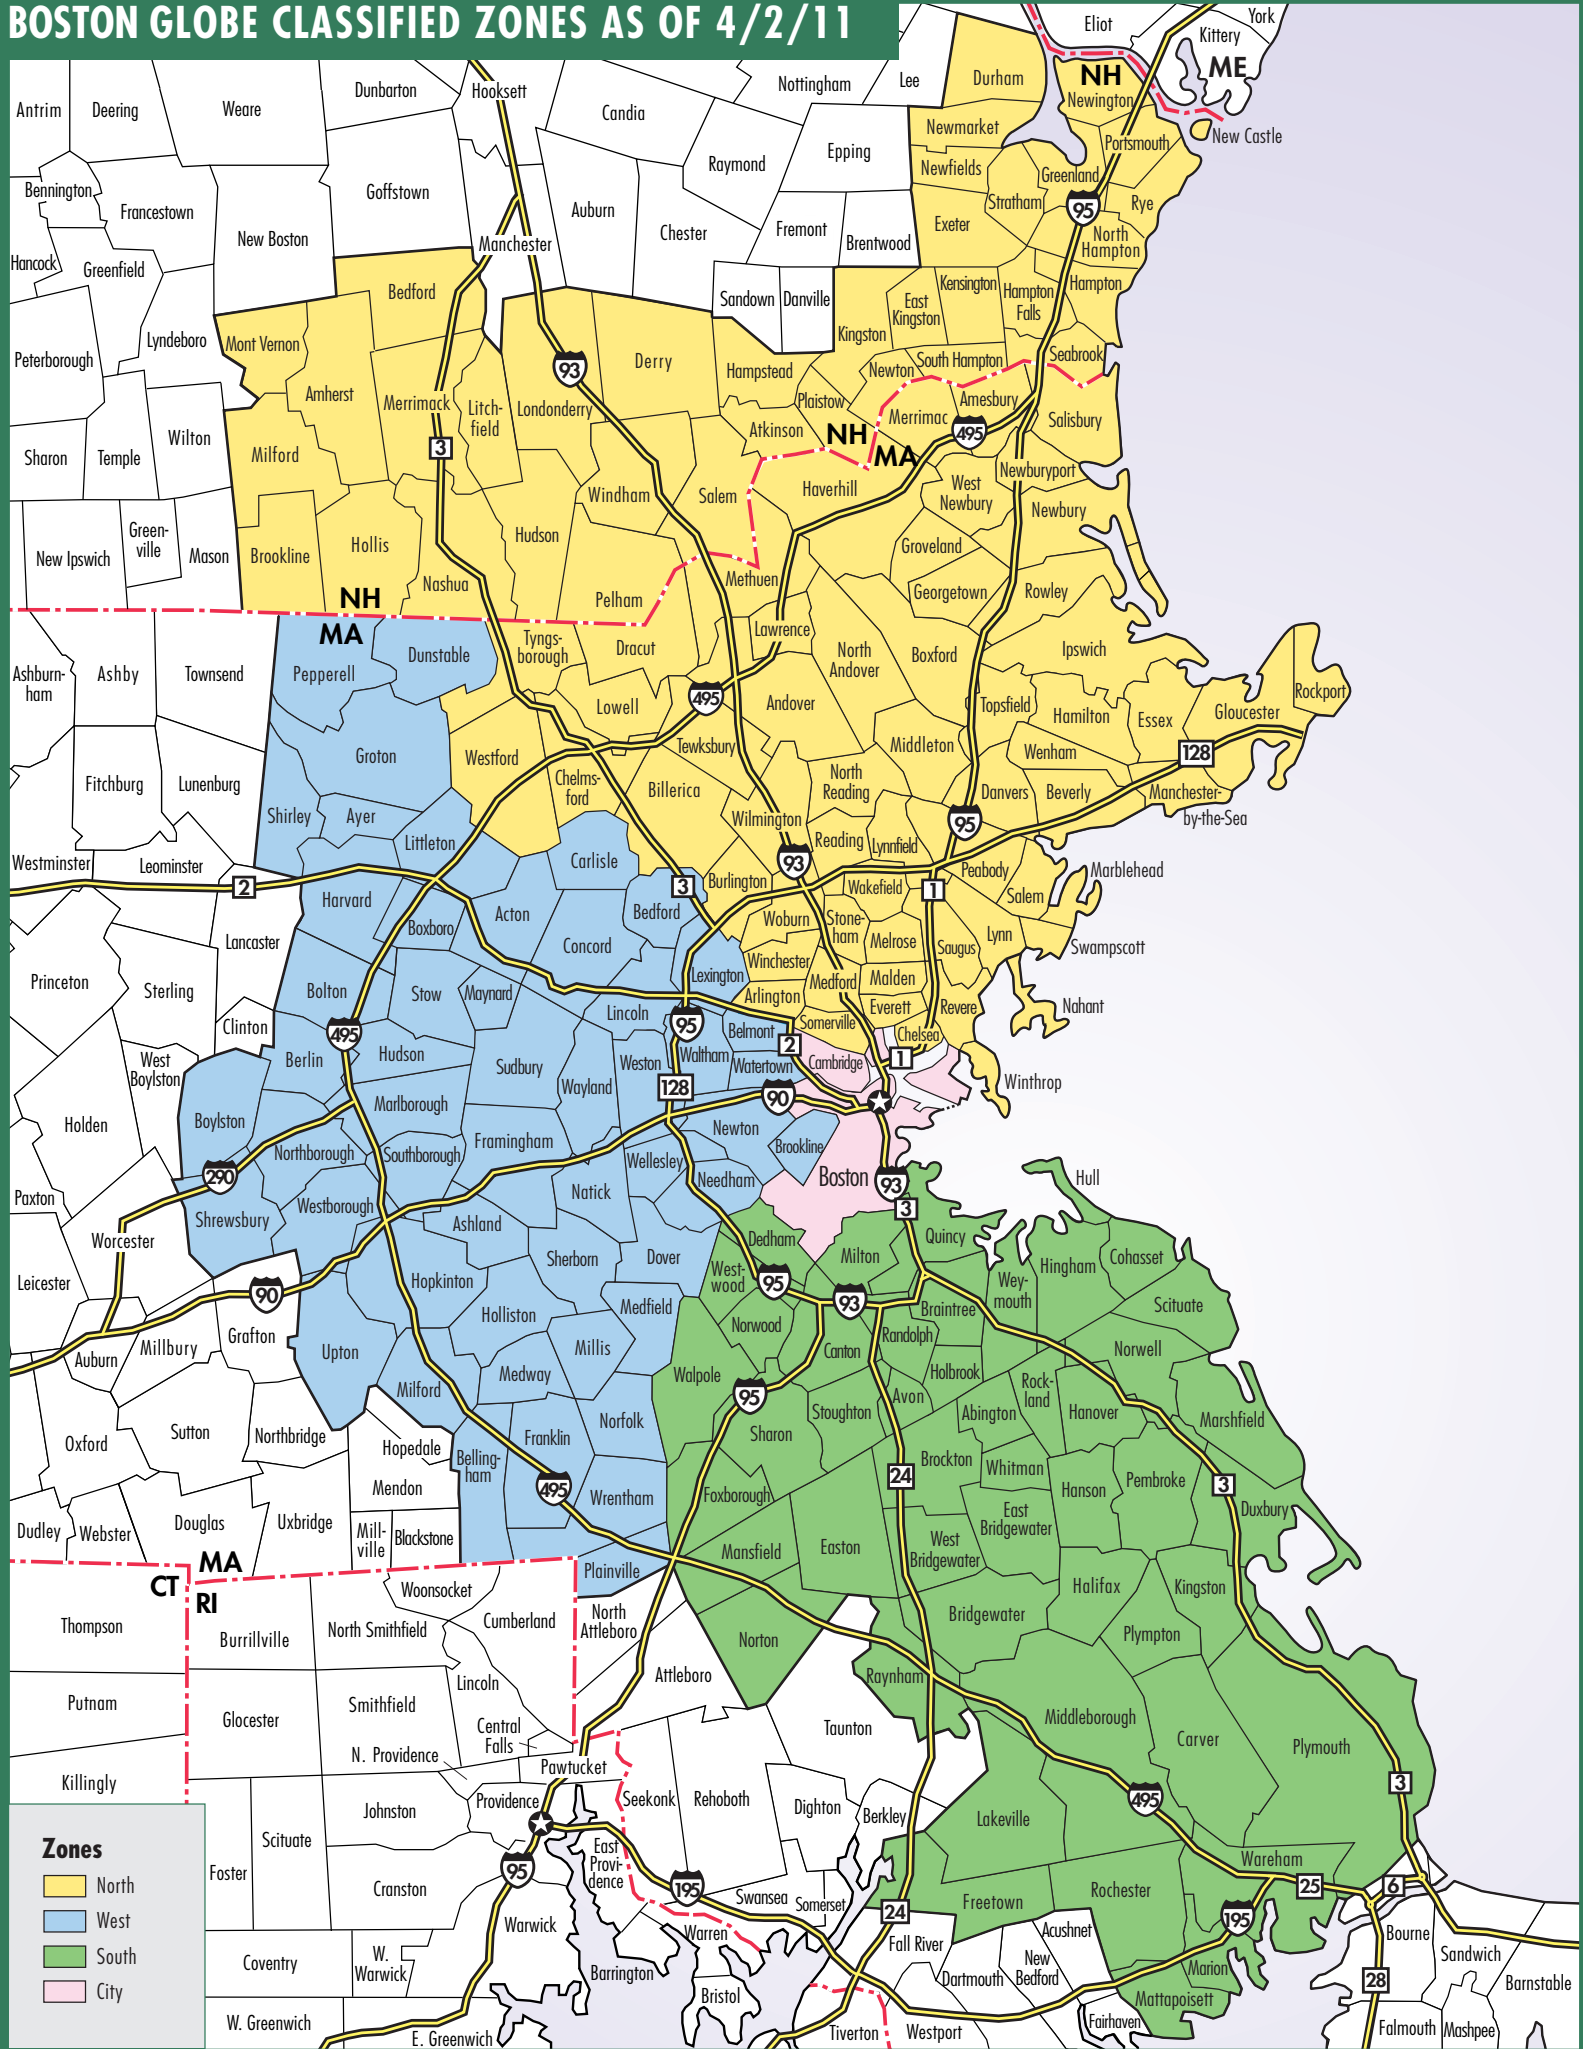

# BOSTON GLOBE CLASSIFIED ZONES AS OF 4/2/11

- Zones**
- North
  - West
  - South
  - City